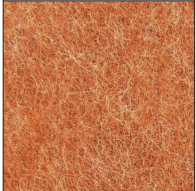

#### Acoustic Finish

Snowfall White - 44 (SFW)

Creamy White - 97 (CYW)

Stone Echo - 83 (SEE)

Smoky Iron - 50 (SYN)

Midnight Stone - 51 (MTS)

Phantom Black - 71 (PMB)

Twilight Navy - 69 (TTN)

Cloudy Blue - 73 (CYB)

Soft Olive - 82 (STO)

Deep Evergreen - 91 (DPE)

Bronze Shadow - 87 (BES)

Savannah Brown - 42 (SHB)

Amber Earth - 55 (ARE)

Autumn Ember - 90 (ANE)

Vintage Red - 99 (VRD)