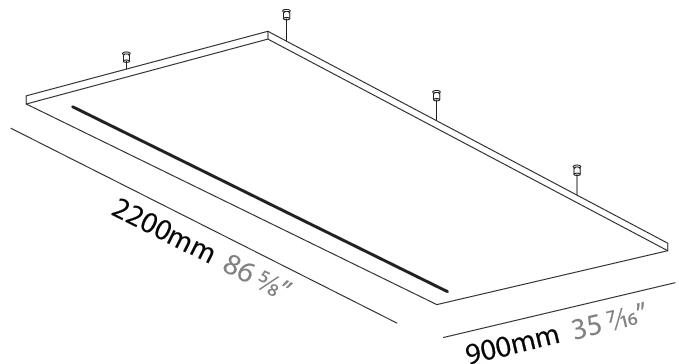

base number   Finishes (Diamond)   Acoustic Options   Cable Length

1. To build a product code in our configurator select the specify button on the base model # product page
2. To build a manual product code on this datasheet choose from the options listed below in blue font and add the suffix to the base model #

GENERAL

Series: Just Black Acoustic
Partner: Prolicht
Division: Architectural
Installation: Suspension
Product Type: Acoustic
Mounting Location: Ceiling
Light Distribution: Direct

PHYSICAL

Shape: Square
Length (mm): 2200
Length (in): 86 ⁵/₈
Width (mm): 900
Width (in): 35 ⁷/₁₆
Height (mm): 41
Height (in): 1 ⁵/₈

Holder Finish: SSR / BKV / CWI / CRY / HAB / LAG / UFT / ITA / RUA / RUR / MIC / FTG / MYG / TWT / LOD / PUS / FRO / FUP / KIA / POP / BLS / SPG / MEY / GOH / GUM / CHC / COM / ABZ / JAG

Fixture Material: Aluminum
Primary Material: Acoustic
[Cable Details: 2000mm / 6000mm Transparent Cable](#)

ELECTRICAL

Lamp Type: LED
Input Wattage (W): 29
Total Output Wattage (W): 26.4
Dimming: Non-Dimmable
Driver Included: No
Driver Location: Remote
Driver Type: Constant Voltage - Universal
Driver Class: Class 2
Input Voltage (V): 120 - 277
Output Voltage (V): 24

LED

Color Temperature (°K): 2700
Max. Delivered Lumen (lm): 714
Nominal Lumen (lm): 1020
CRI: >90 CRI
Lamp Life (hrs): 80000

OPTICAL

Beam Angle: 30

RATINGS AND CERTIFICATIONS

Certified By: Certified for North American Standards
IP rating: IP20

PROJECT
TYPE
SPECIFIER
QUANTITY
DATE